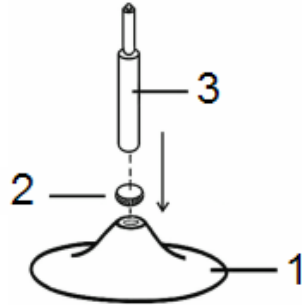

WWW.MONARCHSERVICE.COM

ARTICLE: **I 2368**
ITEM:

INSTRUCTIONS D'ASSEMBLAGE
ASSEMBLY INSTRUCTIONS

IDENTIFICATION DES PIÈCES

PARTS IDENTIFICATION

- | | | |
|-----|---|-------------|
| (1) |  | 1MCX
1PC |
| (2) |  | 1MCX
1PC |
| (3) |  | 1MCX
1PC |
| (4) |  | 1MCX
1PC |
| (5) |  | 1MCX
1PC |

ARTICLE: **I 2368**
ITEM:

INSTRUCTIONS D'ASSEMBLAGE
ASSEMBLY INSTRUCTIONS

IDENTIFICATION DES PIÈCES DE MONTAGE

HARDWARE IDENTIFICATION

- | | | |
|-----|--|---------------|
| (A) | 
M6×14mm | 4MCXS
4PCS |
| (B) | 
M6 | 1MCX
1PC |

WWW.MONARCHSERVICE.COM

ARTICLE: **I 2368**
ITEM:

INSTRUCTIONS D'ASSEMBLAGE
ASSEMBLY INSTRUCTIONS

ÉTAPE/STEP 1

↑  Please pull out the sheath before using

ÉTAPE/STEP 2

ÉTAPE/STEP 3

ÉTAPE/STEP 4