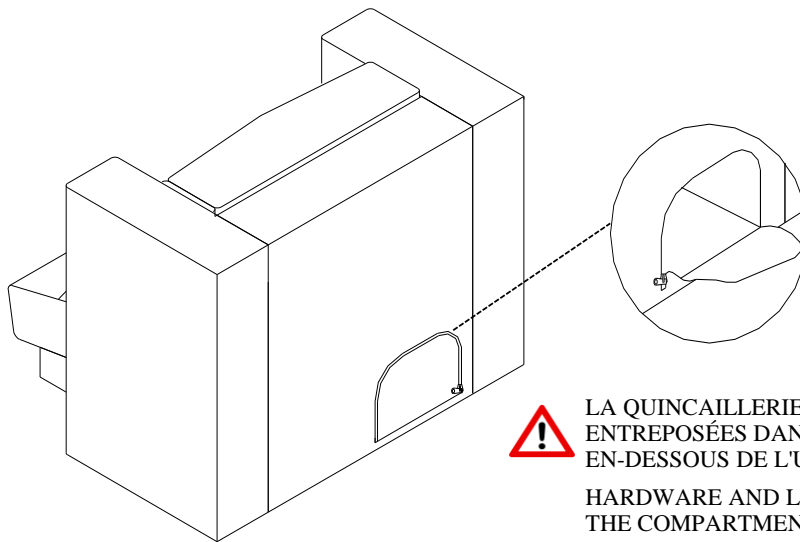

ÉTAPE / STEP 1