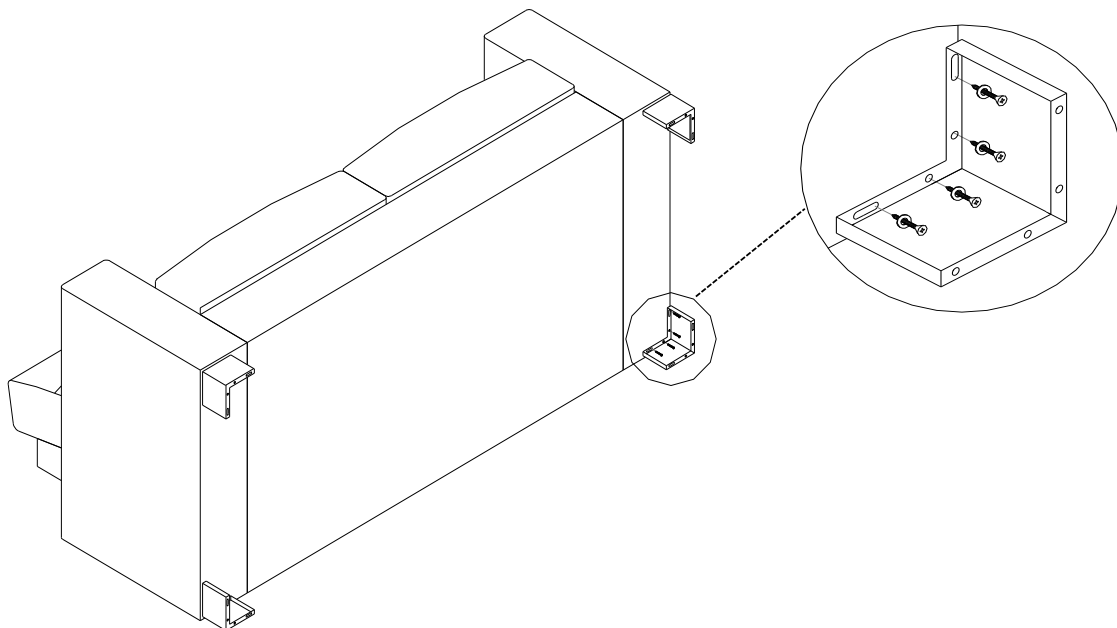

ÉTAPE / STEP 2