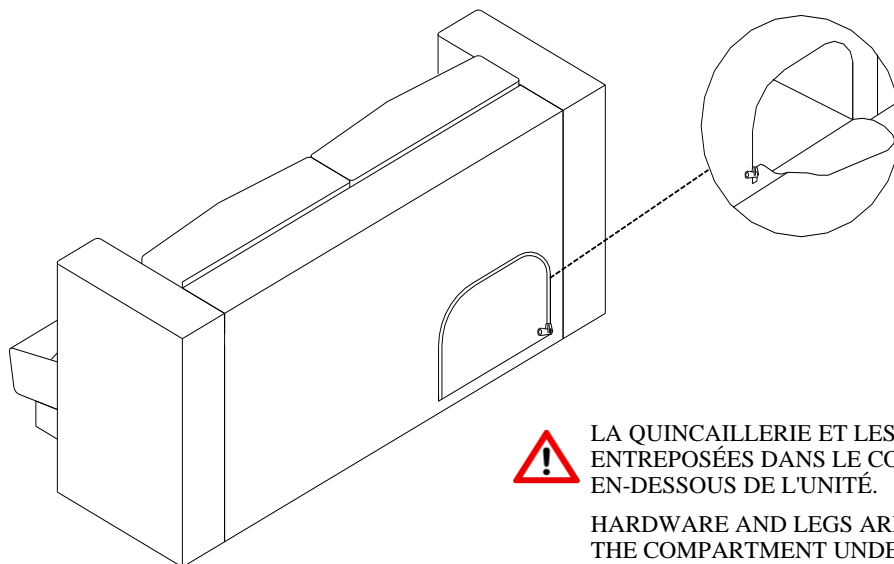

ÉTAPE / STEP 1