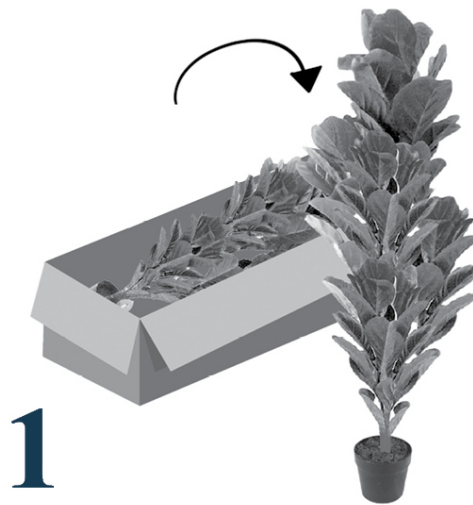

I 9505

ARTIFICIAL PLANT - 28"H / INDOOR FIDDLE / 8" WOVEN BASKET

PLANTE ARTIFICIELLE - 28"H/FIGUIER INTERIEUR/POT TISSE 8"

MONARCH
SPECIALTIES INC.

UNPACK CAREFULLY AND POSITION VERTICALLY.

DÉBALLER SOIGNEUSEMENT ET POSITIONNER VERTICALEMENT

STYLE THE BRANCHES BY BENDING THEM SLIGHTLY, AND SPREAD OPEN THE LEAVES TO GIVE A NATURAL EFFECT

DÉPLACER LES BRANCHES EN LES PLIANT LÉGÈREMENT ET ÉTALER LES FEUILLES

PLACE IT IN A LOCATION OF YOUR CHOICE AND ADMIRE THE BEAUTY.