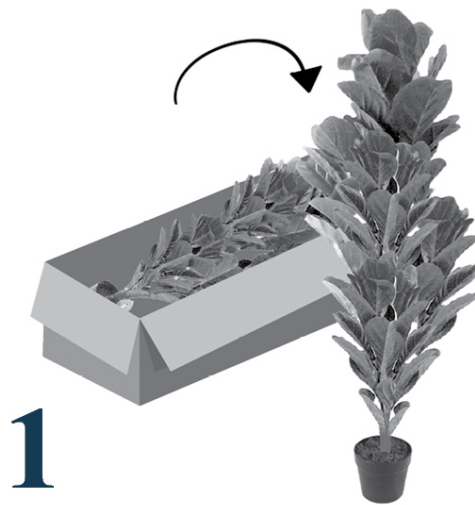

I 9507

ARTIFICIAL PLANT - 31"H / INDOOR GARCINIA IN A 7" POT
PLANTE ARTIFICIELLE - 31"H / GARCINIA INTERIEUR POT 7"

MONARCH
SPECIALTIES INC.

UNPACK CAREFULLY AND POSITION VERTICALLY.

DÉBALLER SOIGNEUSEMENT ET POSITIONNER VERTICALEMENT

STYLE THE BRANCHES BY BENDING THEM SLIGHTLY, AND SPREAD OPEN THE LEAVES TO GIVE A NATURAL EFFECT

DÉPLACER LES BRANCHES EN LES PLIANT LÉGÈREMENT ET ÉTALER LES FEUILLES

PLACE IT IN A LOCATION OF YOUR CHOICE AND ADMIRE THE BEAUTY.