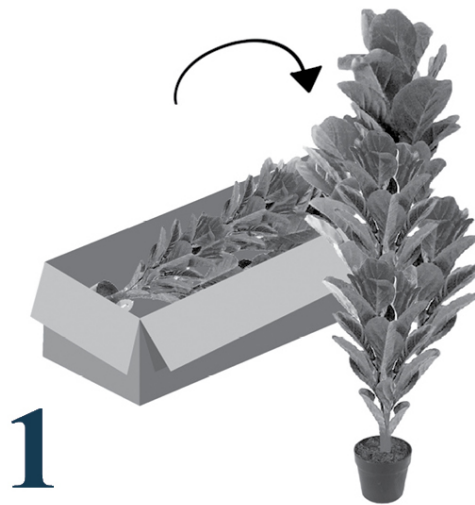

I 9568

ARTIFICIAL PLANT - 55"H / INDOOR BANANA TREE IN A 6" POT

PLANTE ARTIFICIELLE - 55"H / BANANIER INTERIEUR POT 6"

MONARCH
SPECIALTIES INC.

UNPACK CAREFULLY AND POSITION VERTICALLY.

DÉBALLER SOIGNEUSEMENT ET POSITIONNER VERTICALEMENT

STYLE THE BRANCHES BY BENDING THEM SLIGHTLY, AND SPREAD OPEN THE LEAVES TO GIVE A NATURAL EFFECT

DÉPLACER LES BRANCHES EN LES PLIANT LÉGÈREMENT ET ÉTALER LES FEUILLES

PLACE IT IN A LOCATION OF YOUR CHOICE AND ADMIRE THE BEAUTY.