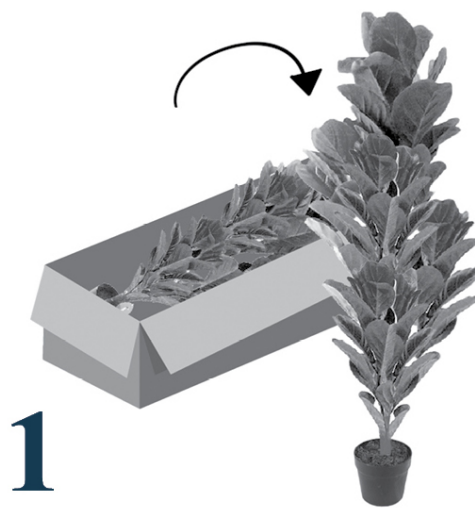

# I 9583

ARTIFICIAL PLANT - 2PCS / 13"H EPIPREMNUM / 4" POT  
PLANTE ARTIFICIELLE - 2MCX / 13"H EPIPREMNUM POT 4"

**M**ONARCH  
SPECIALTIES INC.

UNPACK CAREFULLY AND POSITION VERTICALLY.

DÉBALLER SOIGNEUSEMENT ET POSITIONNER VERTICALEMENT

STYLE THE BRANCHES BY BENDING THEM SLIGHTLY, AND SPREAD OPEN THE LEAVES TO GIVE A NATURAL EFFECT

DÉPLACER LES BRANCHES EN LES PLIANT LÉGÈREMENT ET ÉTALER LES FEUILLES

PLACE IT IN A LOCATION OF YOUR CHOICE AND ADMIRE THE BEAUTY.